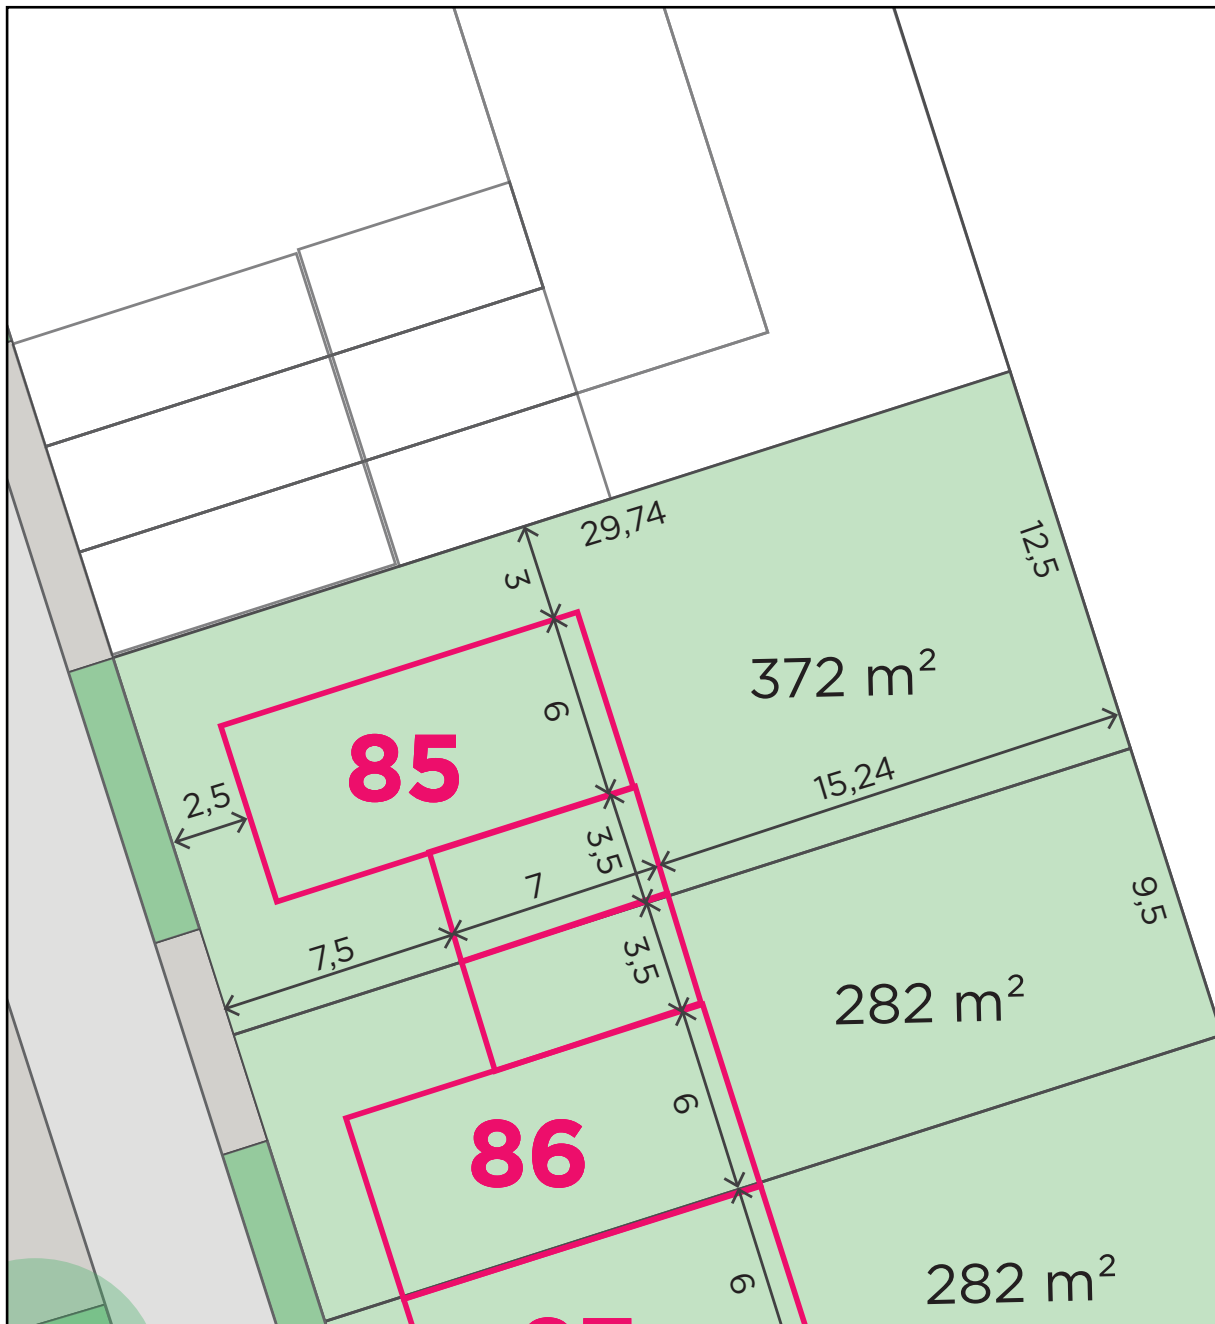

GENT DREEF

LOT 85

BOUWGROND

Opp. perceel: 372 m²

Contacteer onze sales consultant

09 298 11 05